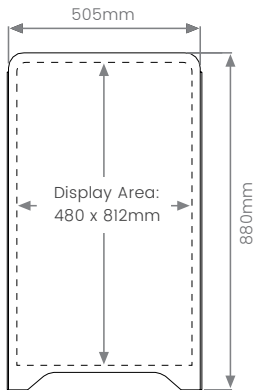

BUDGET A-BOARD

Our most economical A-Board.

- Double sided 480 x 812mm display area for self-adhesive vinyl graphics.
- Made from fully recyclable High Impact Polystyrene (HIPS)
- Comes flat packed, pre-assembled with fixed hinges – simply adjust to the footprint that you require (maximum 680mm for optimum stability).
- Lightweight, folds flat for easy storage and portability.
- Rounded top corners for increased safety and style.
- Suitable for sheltered locations only.
- Chalkboard version available, suitable for use with liquid chalk pens.

Fixed hinge for adjustable open width.

Rounded corners for added style and safety.

Chalkboard option also available.

No tools assembly

Fully Recyclable

Display Area (mm)	O/A Dimensions (w x h x d mm)	Weight (kg)	Option	Order Code
480 x 812*	505 x 830 x 680	4.3	White	ABPSP
			Chalkboard	ABPSCB

* Recommended to allow 10mm border all round.