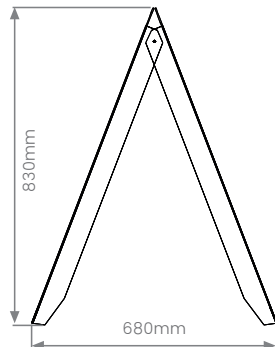

BUDGET A-BOARD

Our most economical A-Board.

- Double sided 480 x 812mm display area for self-adhesive vinyl graphics.
- Made from fully recyclable High Impact Polystyrene (HIPS)
- Comes flat packed, pre-assembled with fixed hinges – simply adjust to the footprint that you require (maximum 680mm for optimum stability).
- Lightweight, folds flat for easy storage and portability.
- Rounded top corners for increased safety and style.
- Suitable for sheltered locations only.
- Chalkboard version available, suitable for use with liquid chalk pens.

Fixed hinge for adjustable open width.

Rounded corners for added style and safety.

Chalkboard option also available.

No tools assembly

Fully Recyclable

Display Area (mm)	O/A Dimensions (w x h x d mm)	Weight (kg)	Option	Order Code
480 x 812*	505 x 830 x 680	4.3	White	ABPSP
			Chalkboard	ABPSCB

* Recommended to allow 10mm border all round.